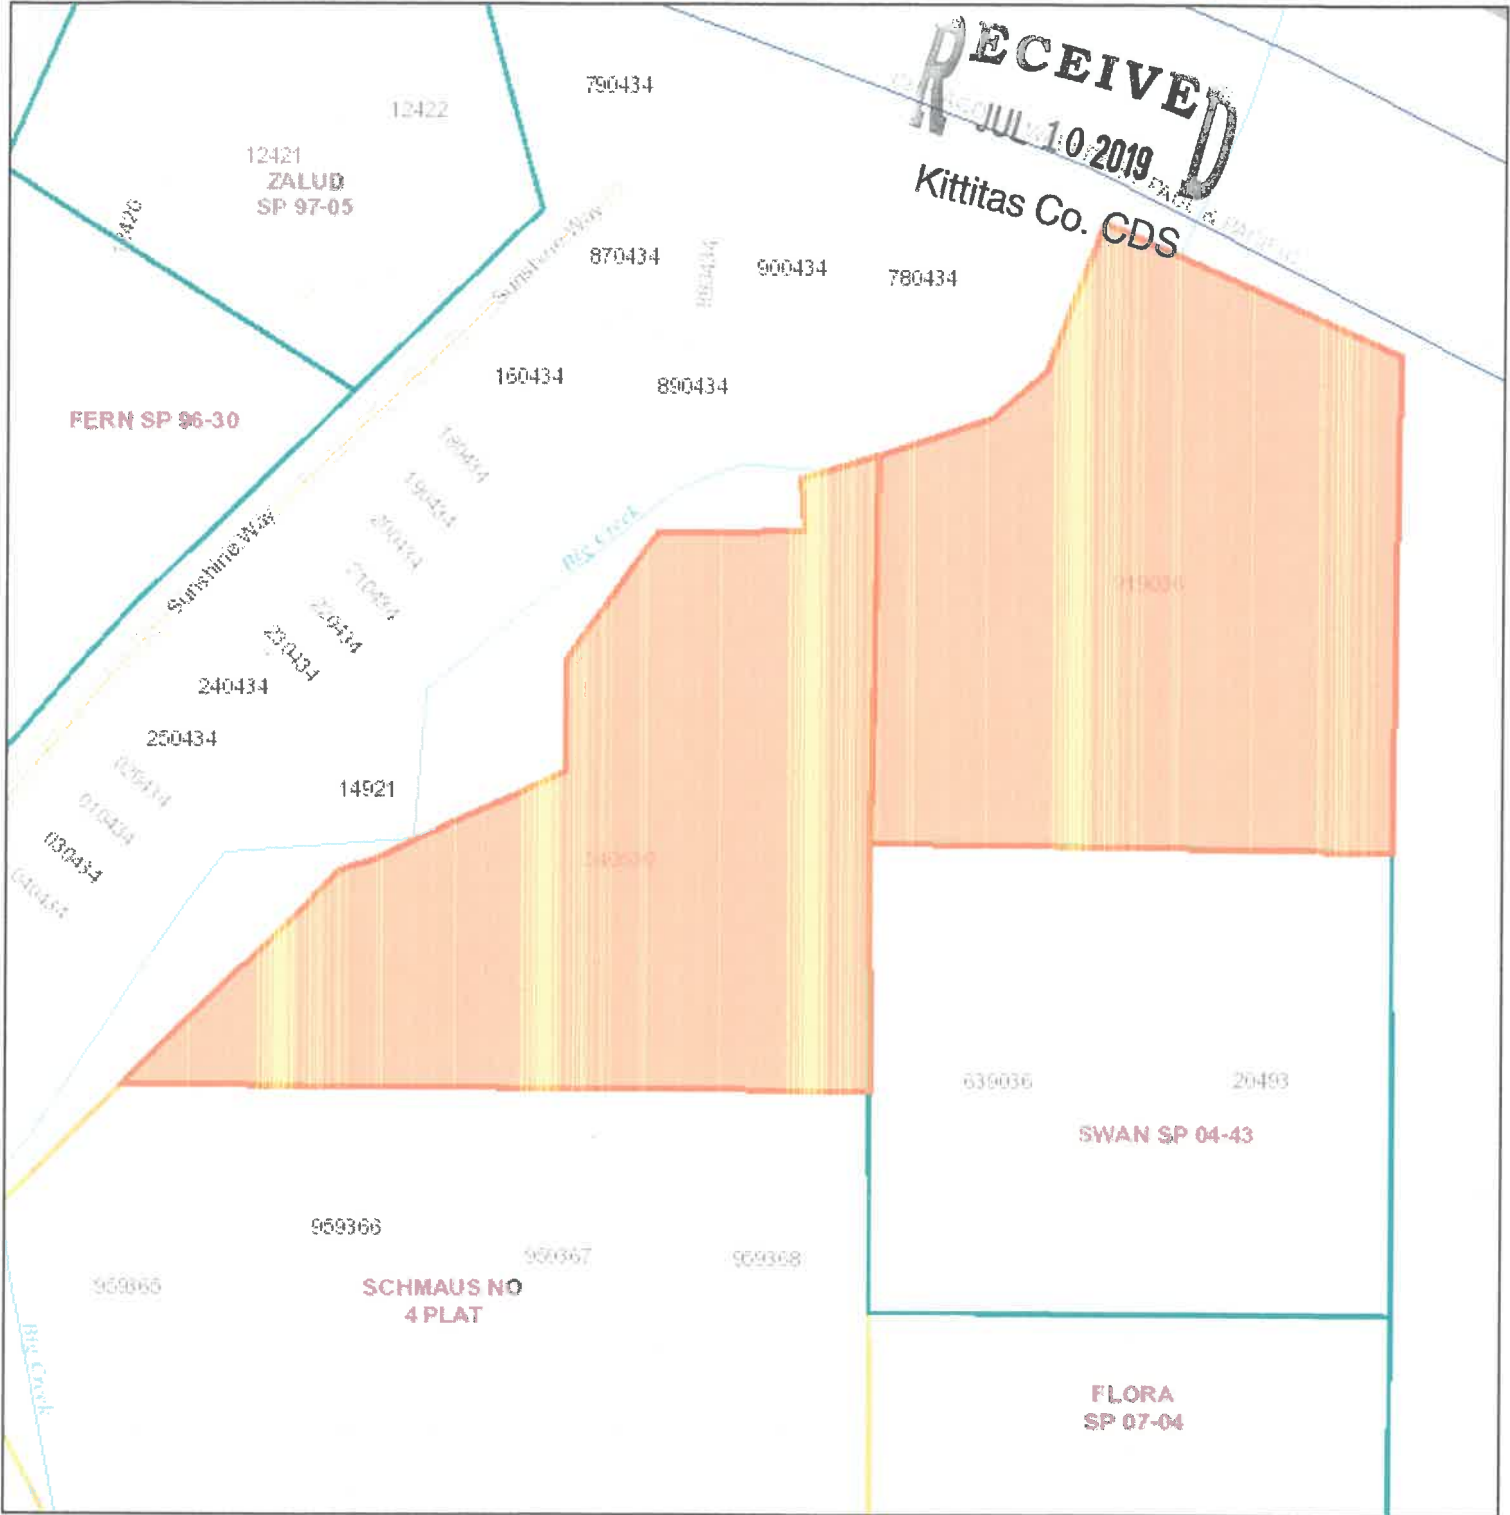

# Parcels 919036 and 540536

Date: 4/11/2019

1 inch = 376 feet  
Relative Scale 1:4,514

**Disclaimer:**

*Kittitas County makes every effort to produce and publish the most current and accurate information possible. No warranties, expressed or implied, are provided for the data, its use, or its interpretation. Kittitas County does not guarantee the accuracy of the material contained herein and is not responsible for any use, misuse or representations by others regarding this information or its derivatives.*